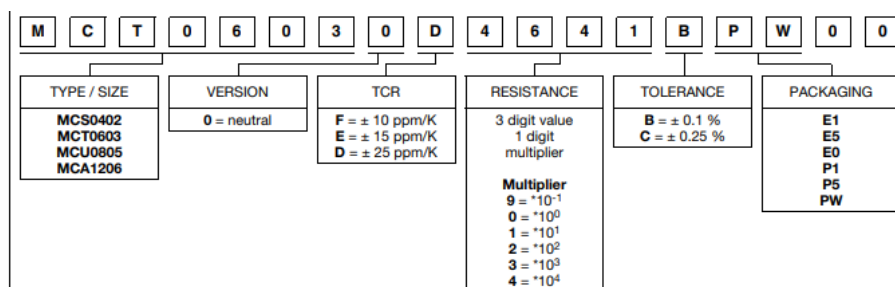

MC PREC codes

MC PROF codes